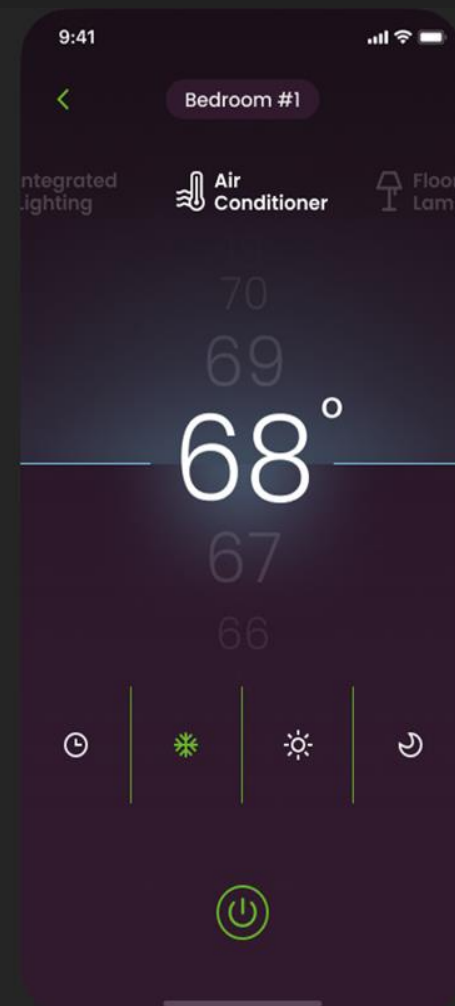

Water

Integrated Lighting

57%

Smart TV

Room

Living Room

Bed Room

Kitchen

Dir

Nominal Air Temperature

Air Conditioner

Water

On

Integrated Lighting

57%

Smart TV

Room

Living Room

Bed Room

Kitchen

Dir

Home Lighting is Nominal

Air Conditioner

Water

Integrated Lighting

57%

Smart TV

On

Room

Thank You
Questions?