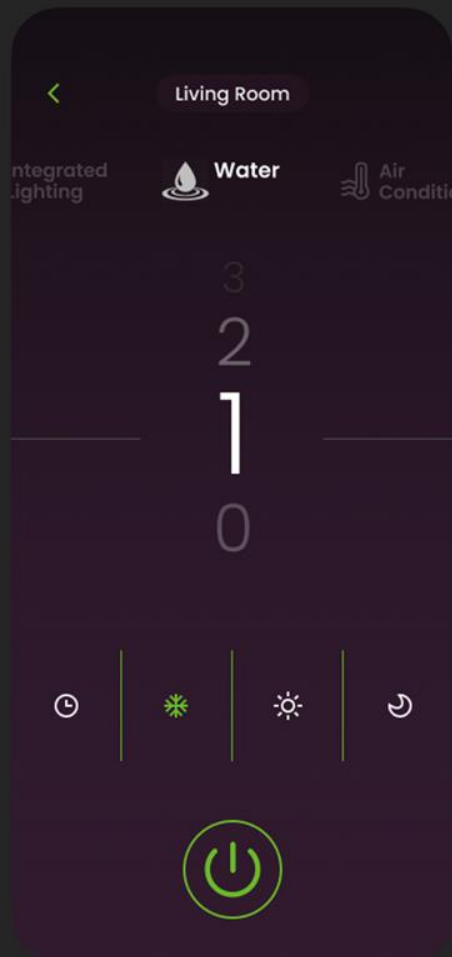

Water

Integrated Lighting

57%

Smart TV

Room

Living Room

Bed Room

Kitchen

Dir

Nominal Air Temperature

Air Conditioner

Water

On

Integrated Lighting

57%

Smart TV

Room

Living Room

Bed Room

Kitchen

Dir

Home Lighting is Nominal

Air Conditioner

Water

Integrated Lighting

57%

Smart TV

On

Room

Thank You
Questions?