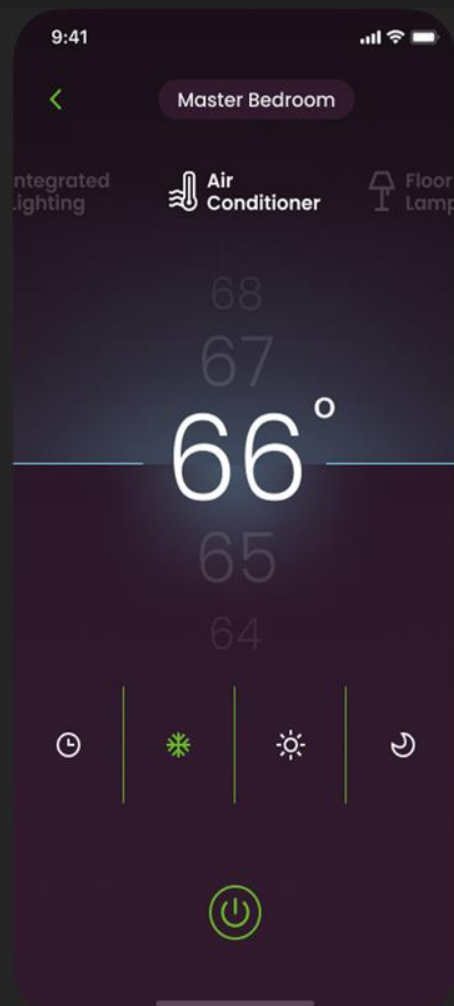

Dir

Nominal Air Temperature

Air Conditioner

Water

On

Integrated Lighting

57%

Smart TV

Room

Living Room

Bed Room

Kitchen

Dir

Home Lighting is Nominal

Air Conditioner

Water

Integrated Lighting

57%

Smart TV

On

Room

Thank You
Questions?