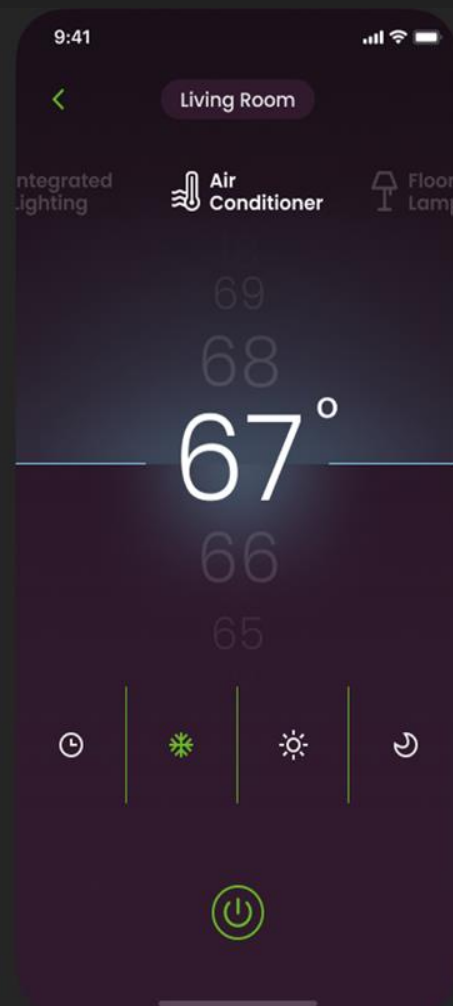

Dir

Nominal Air Temperature

Air Conditioner

Water

On

Integrated Lighting

57%

Smart TV

Room

Living Room

Bed Room

Kitchen

Dir

Home Lighting is Nominal

Air Conditioner

Water

Integrated Lighting

57%

Smart TV

On

Room

Thank You
Questions?