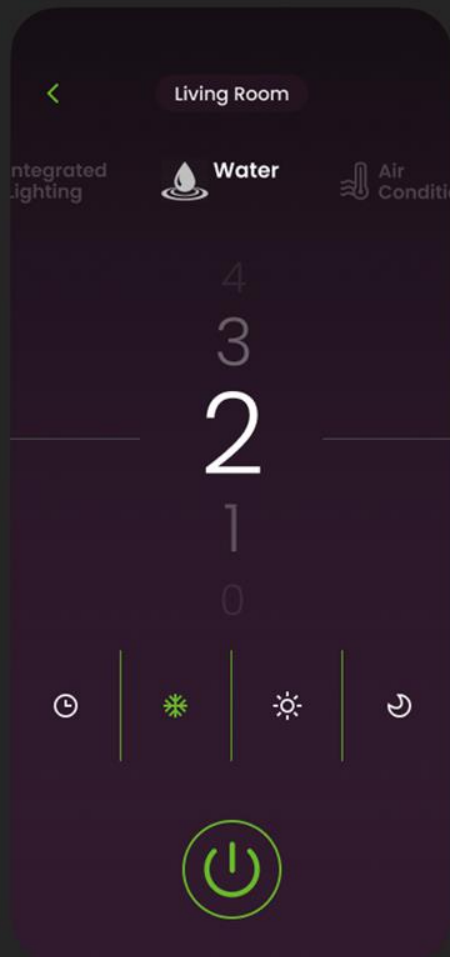

Dir

Nominal Air Temperature

Air Conditioner

Water

On

Integrated Lighting

57%

Smart TV

Room

Living Room

Bed Room

Kitchen

Dir

Home Lighting is Nominal

Air Conditioner

Water

Integrated Lighting

57%

Smart TV

On

Room

Thank You
Questions?