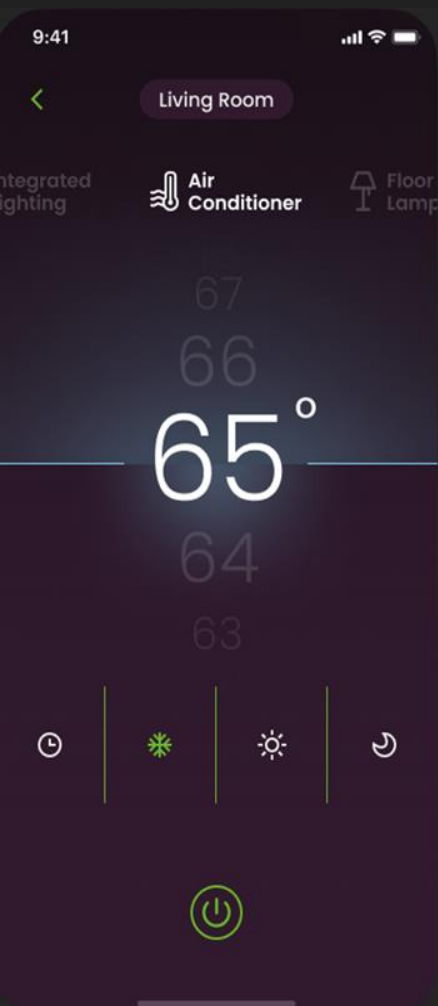

Room

Living Room

Bed Room

Kitchen

Dir

Home Lighting is Nominal

Air Conditioner

Water

Integrated Lighting

57%

Smart TV

On

Room

Thank You
Questions?