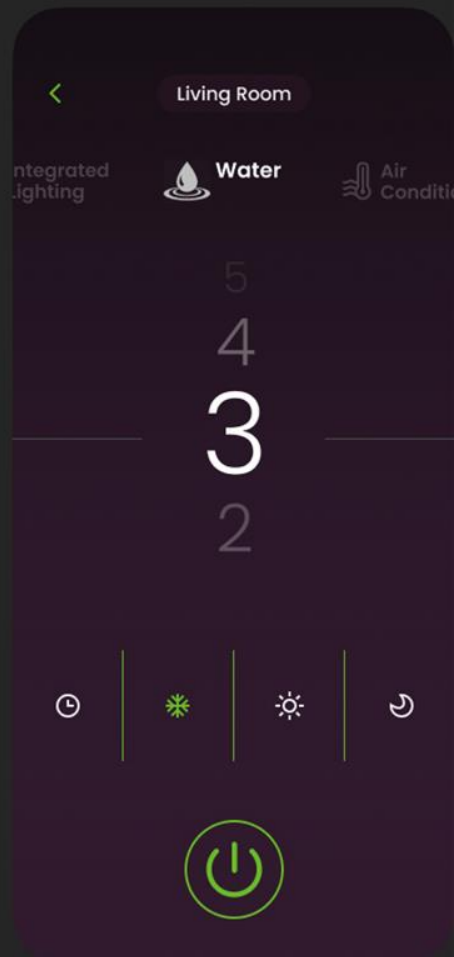

Dir

Nominal Air Temperature

Air Conditioner

Water

On

Integrated Lighting

57%

Smart TV

Room

Living Room

Bed Room

Kitchen

Dir

Home Lighting is Nominal

Air Conditioner

Water

Integrated Lighting

57%

Smart TV

On

Room

Thank You
Questions?