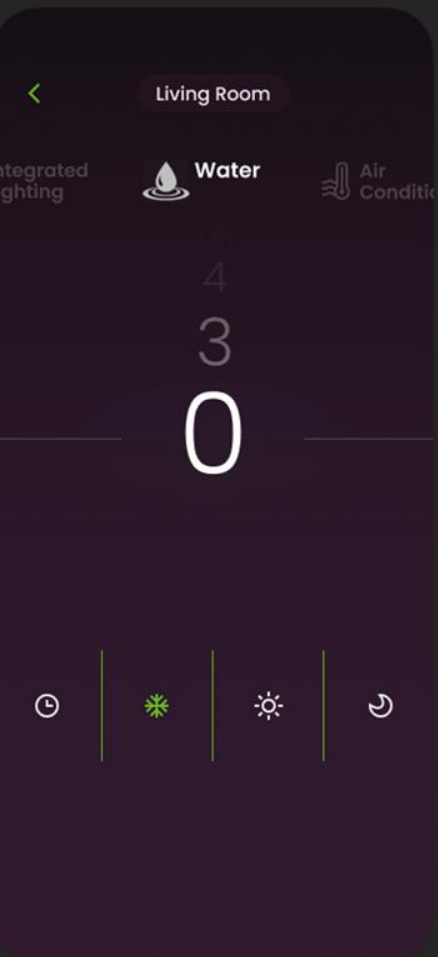

Dir

Nominal Air Temperature

Air Conditioner

Water

On

Integrated Lighting

57%

Smart TV

Room

Living Room

Bed Room

Kitchen

Dir

Home Lighting is Nominal

Air Conditioner

Water

Integrated Lighting

57%

Smart TV

On

Room

Thank You
Questions?